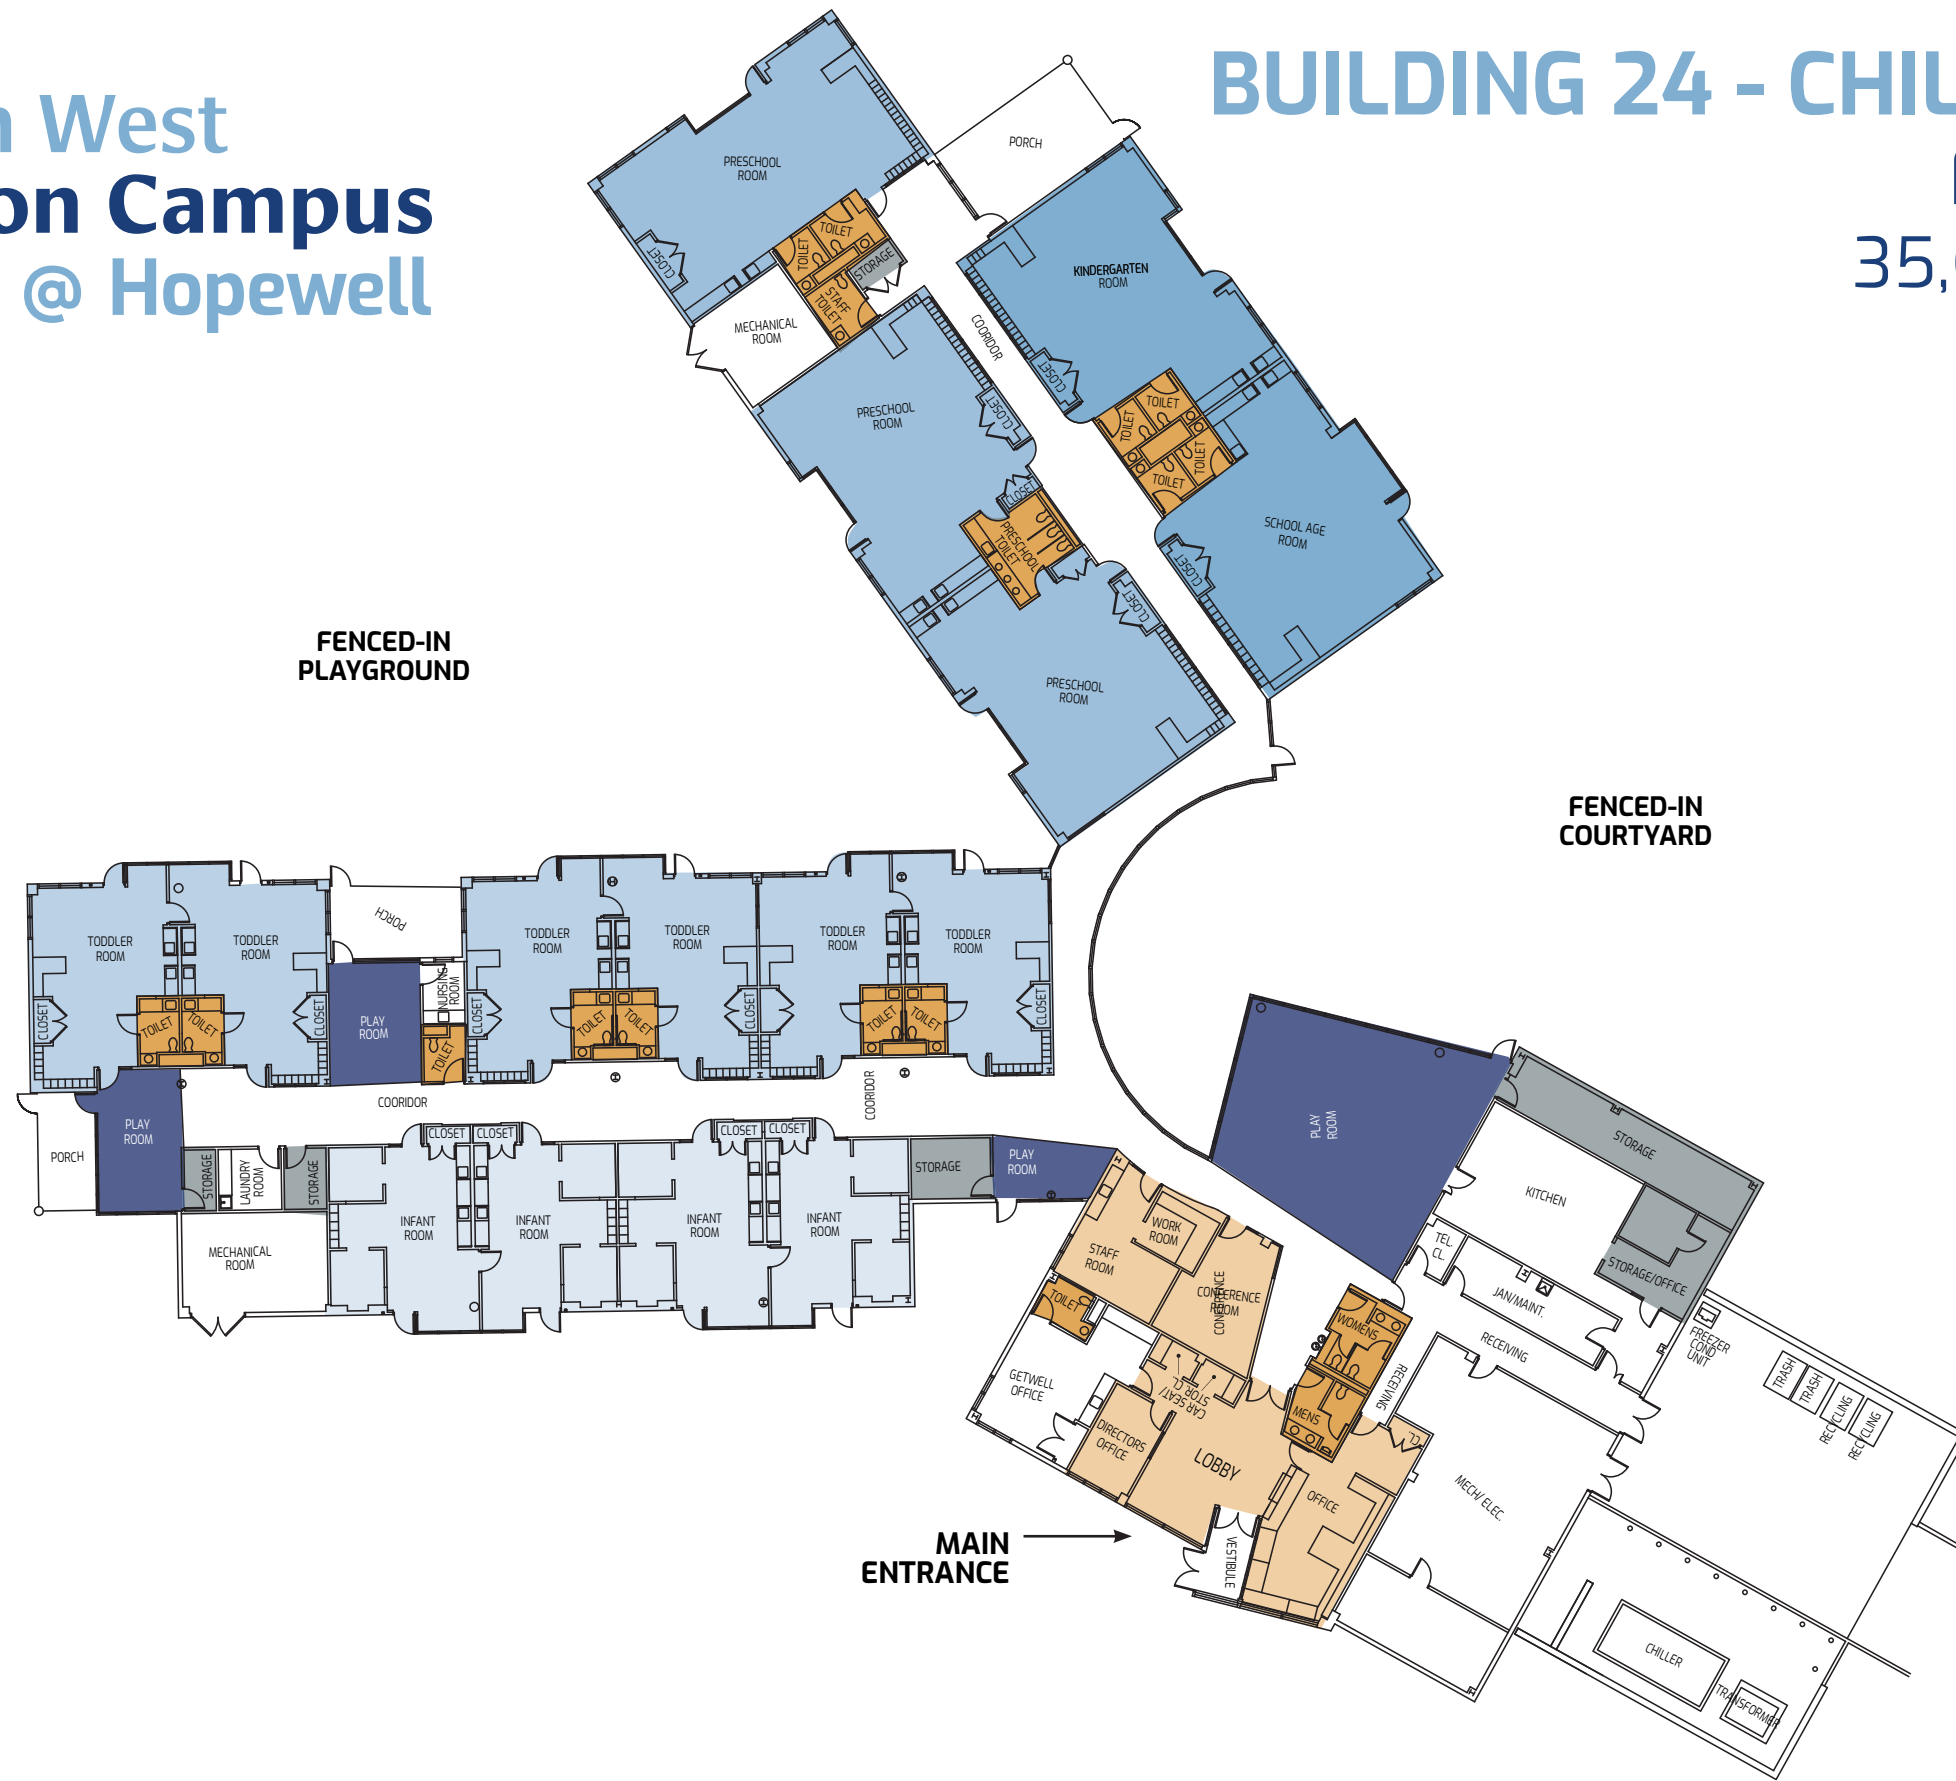

# BUILDING 24 - CHILD CARE CENTER

## FIRST FLOOR PLAN

### 35,686 RSF AVAILABLE

ROOMS	COUNT
Administrative	6
Bathrooms	18
Infants	4
Toddler	6
Preschool	2
Kindergarten	1
School Age	1
Playroom	4
Storage	6