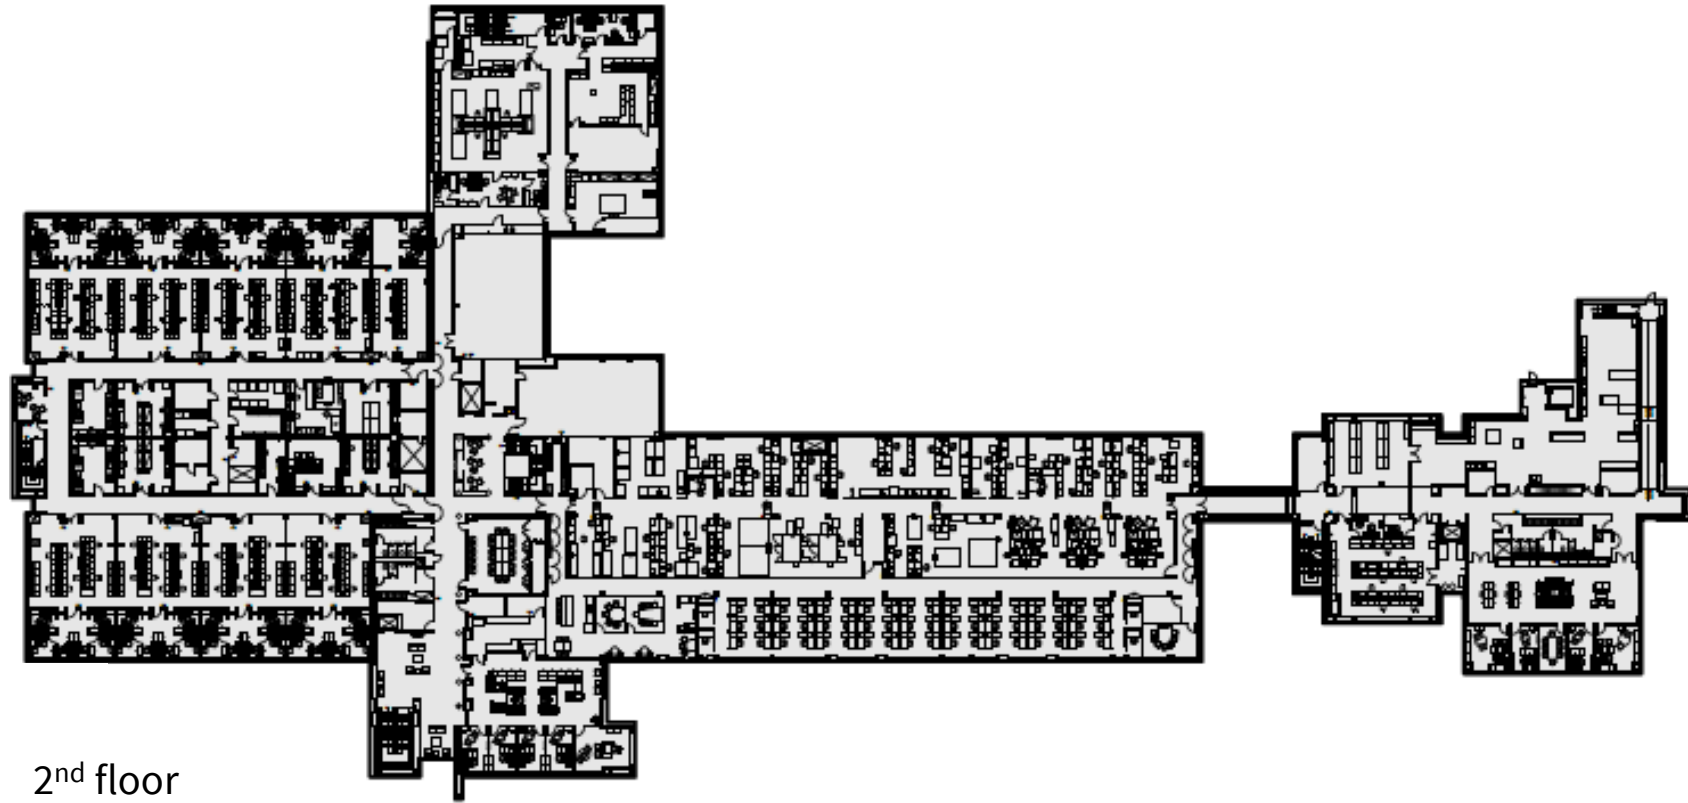

Hopewell Campus

Building #21 – Laboratory, Sample Storage and Office
156,359 Rentable Square Feet (“RSF”)

2nd floor

1st floor

2 nd floor	76,367 RSF
1 st floor	79,992 RSF
Total	156,359 RSF