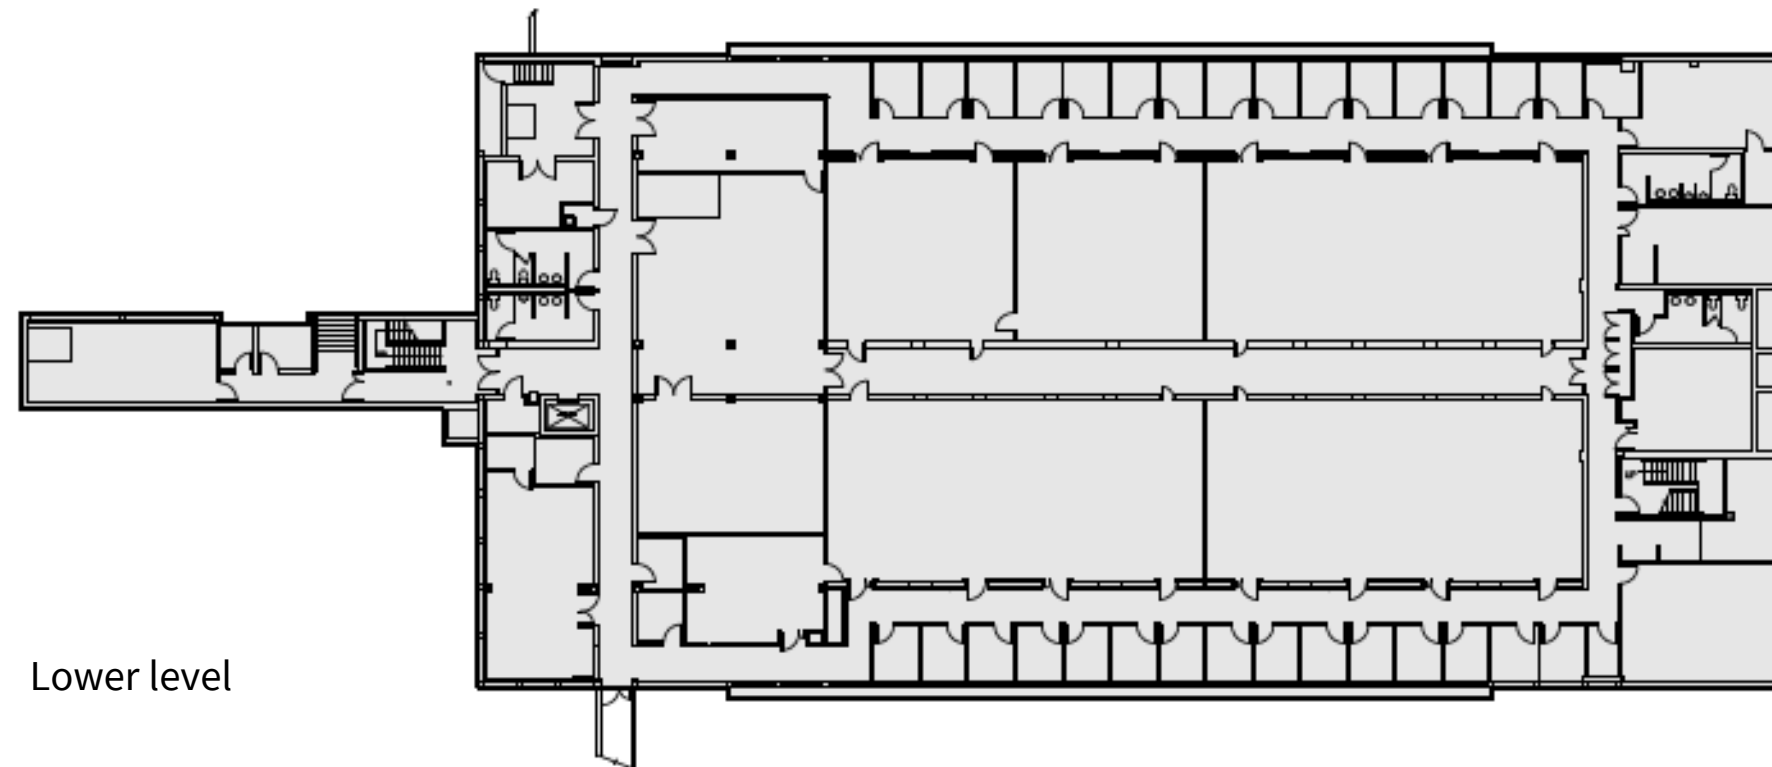

# Hopewell Campus

Building #13 – Shell space | Former laboratory  
55,784 Rentable Square Feet (“RSF”)

1<sup>st</sup> floor

Lower level

1 <sup>st</sup> floor	27,248 RSF
Lower level	28,536 RSF
<b>Total</b>	<b>55,784 RSF</b>