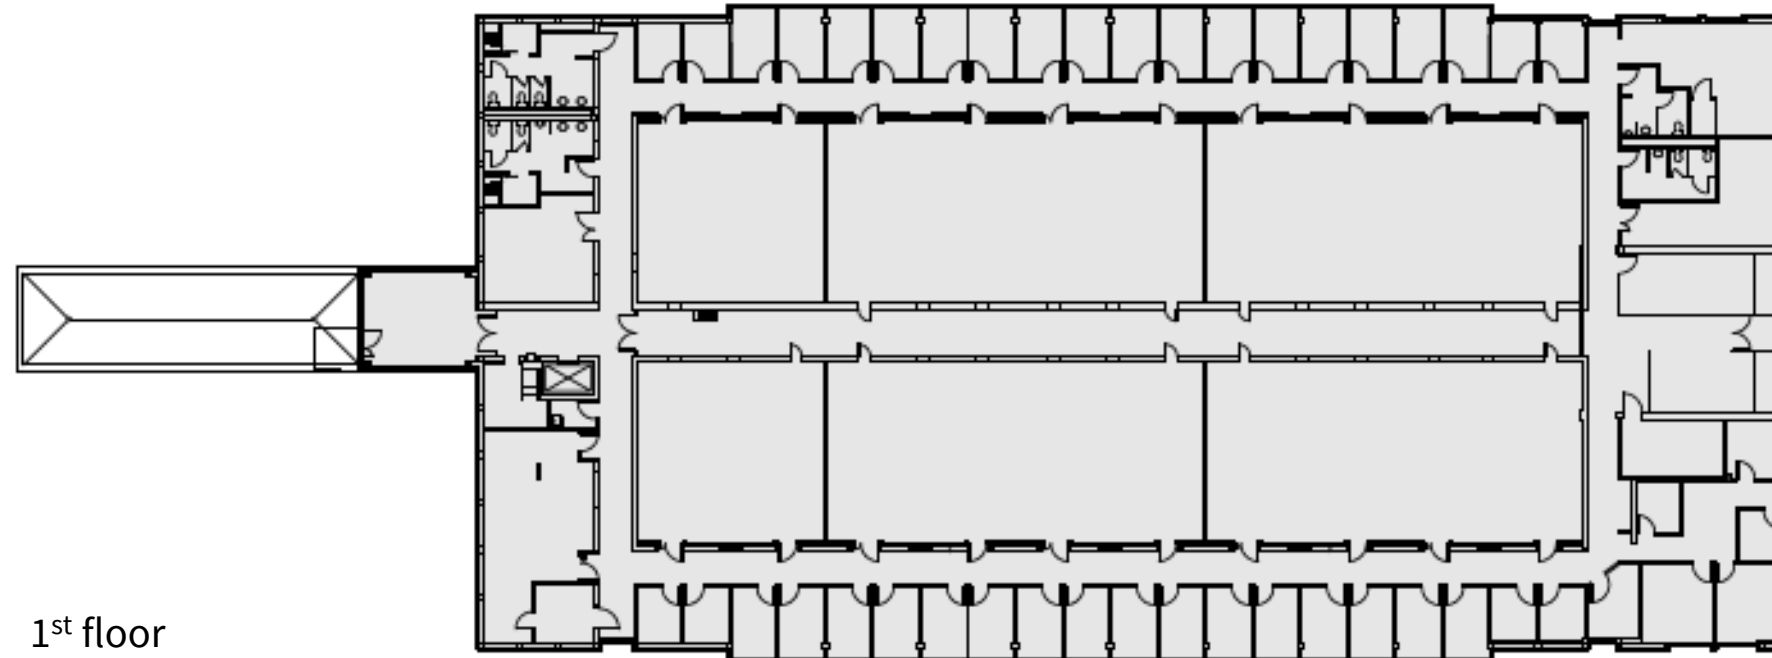

# Hopewell Campus

Building #13 – Shell space | Former laboratory  
55,784 Rentable Square Feet (“RSF”)

1<sup>st</sup> floor

Lower level

1 <sup>st</sup> floor	27,248 RSF
Lower level	28,536 RSF
<b>Total</b>	<b>55,784 RSF</b>